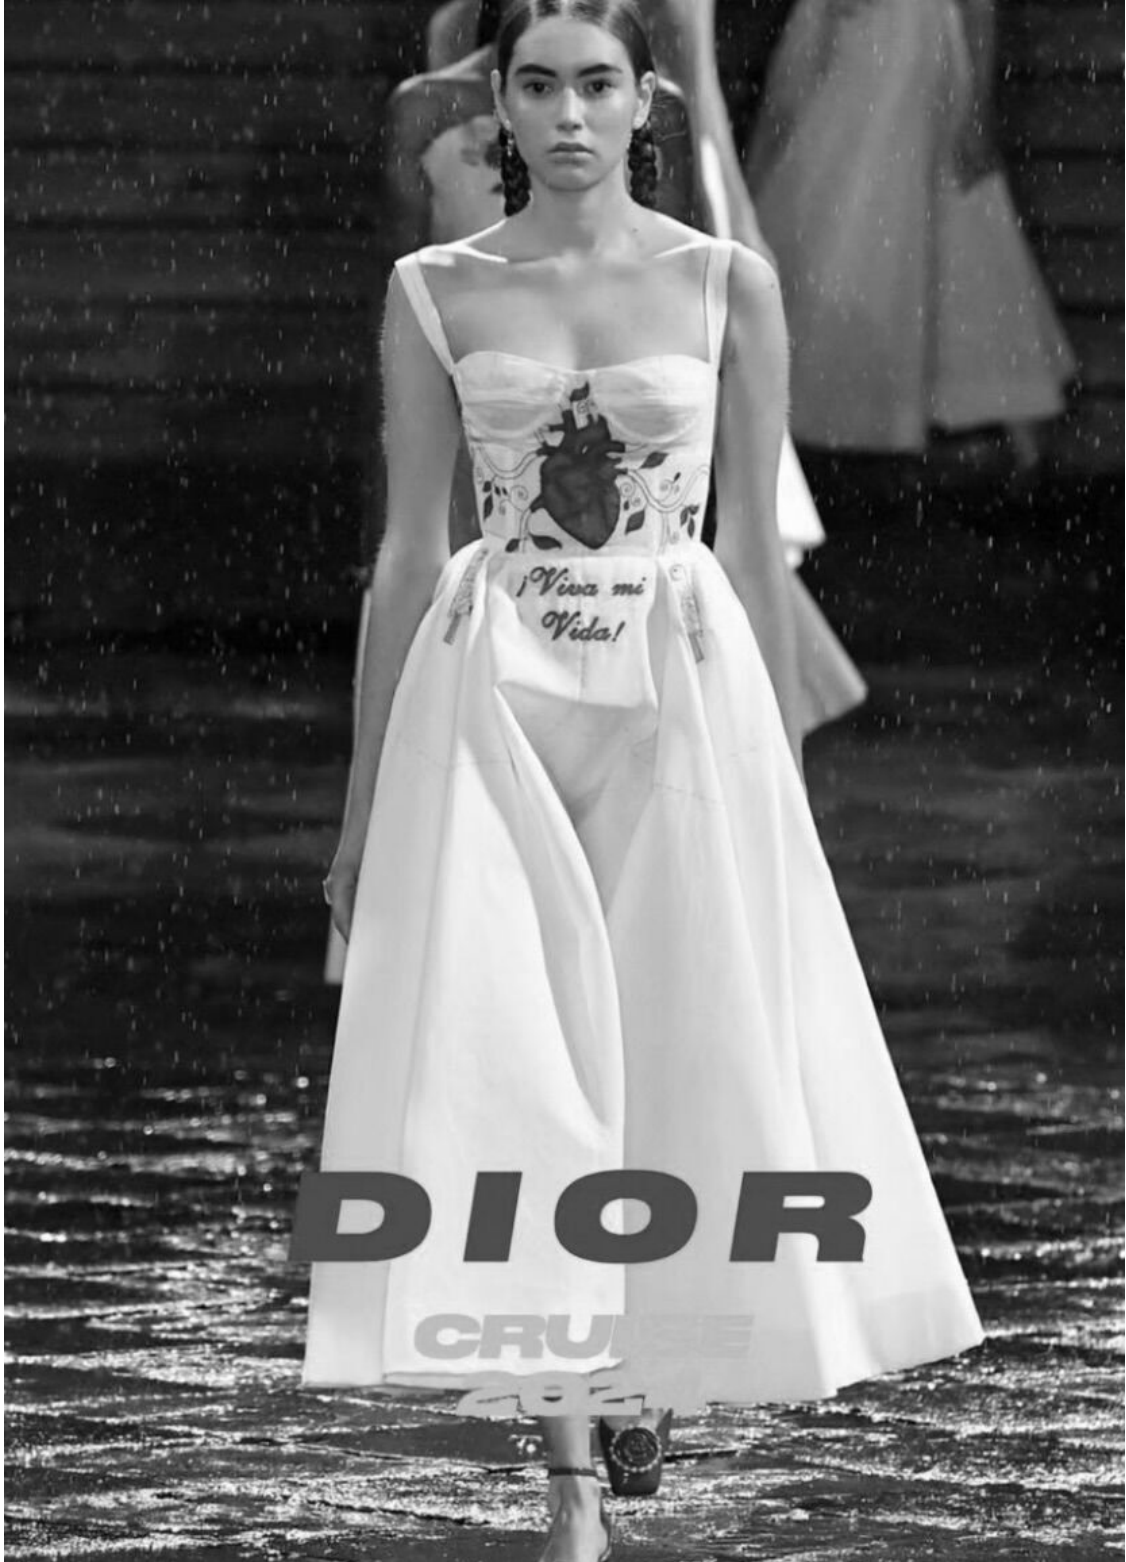

IVANNA ROCHA

height 5'10" · bust 31" · waist 23.5" · hips 35" · dress 36 EU/6 US/8 UK
shoes size 39.5 EU/8.5 US/6 UK · hair brown · eyes brown

IVANNA ROCHA

height 5'10" · bust 31" · waist 23.5" · hips 35" · dress 36 EU/6 US/8 UK
shoes size 39.5 EU/8.5 US/6 UK · hair brown · eyes brown

IVANNA ROCHA

height 5'10" · bust 31" · waist 23.5" · hips 35" · dress 36 EU/6 US/8 UK
shoes size 39.5 EU/8.5 US/6 UK · hair brown · eyes brown

MGM
MODELS

MGM
MODELS

IVANNA ROCHA

height 5'10" · bust 31" · waist 23.5" · hips 35" · dress 36 EU/6 US/8 UK
shoes size 39.5 EU/8.5 US/6 UK · hair brown · eyes brown