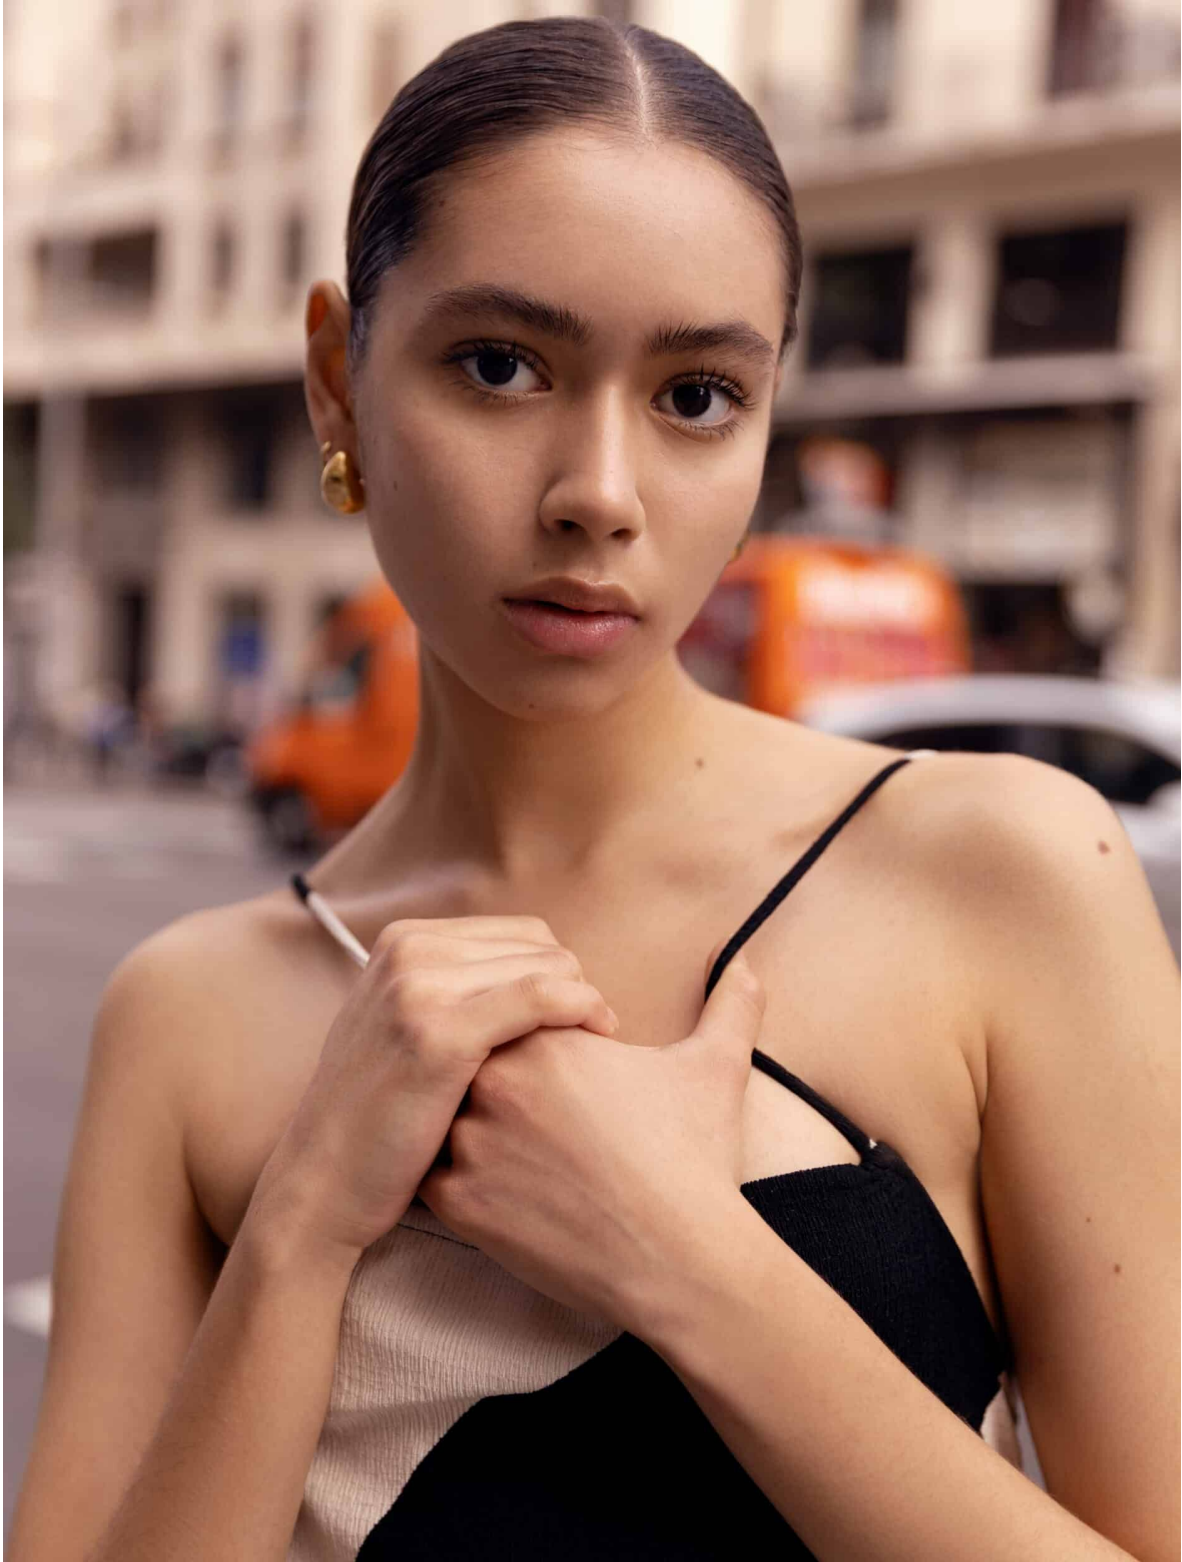

IVANNA ROCHA

height 5'10" · bust 31" · waist 23.5" · hips 35" · dress 36 EU/6 US/8 UK
shoes size 39.5 EU/8.5 US/6 UK · hair brown · eyes brown

IVANNA ROCHA

height 5'10" · bust 31" · waist 23.5" · hips 35" · dress 36 EU/6 US/8 UK
shoes size 39.5 EU/8.5 US/6 UK · hair brown · eyes brown

IVANNA ROCHA

height 5'10" · bust 31" · waist 23.5" · hips 35" · dress 36 EU/6 US/8 UK
shoes size 39.5 EU/8.5 US/6 UK · hair brown · eyes brown

MGM
MODELS

MGM
MODELS

IVANNA ROCHA

height 5'10" · bust 31" · waist 23.5" · hips 35" · dress 36 EU/6 US/8 UK
shoes size 39.5 EU/8.5 US/6 UK · hair brown · eyes brown